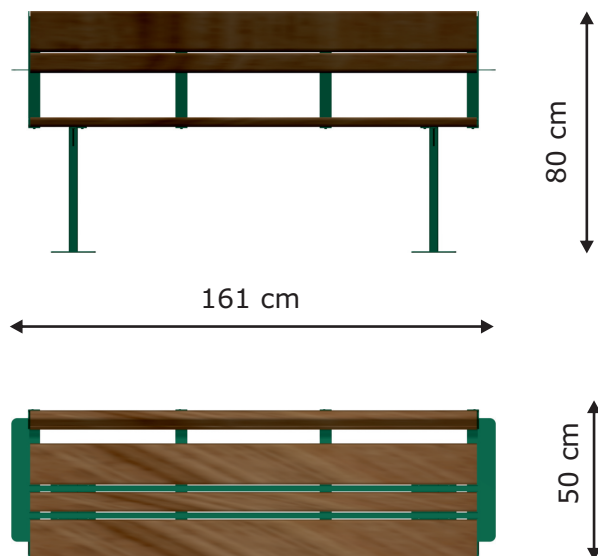

1

2604-S-L

Product name: Sofa
Catalogue number: 2604-S-L*
Dimensions: 161x50 cm
Total height: 80 cm
Seat height: 45 cm
Spare parts available: YES

* Available versions:

1. Foundation:
S - surface installation
F - installation in the ground

2. Type of wood:
L - larch